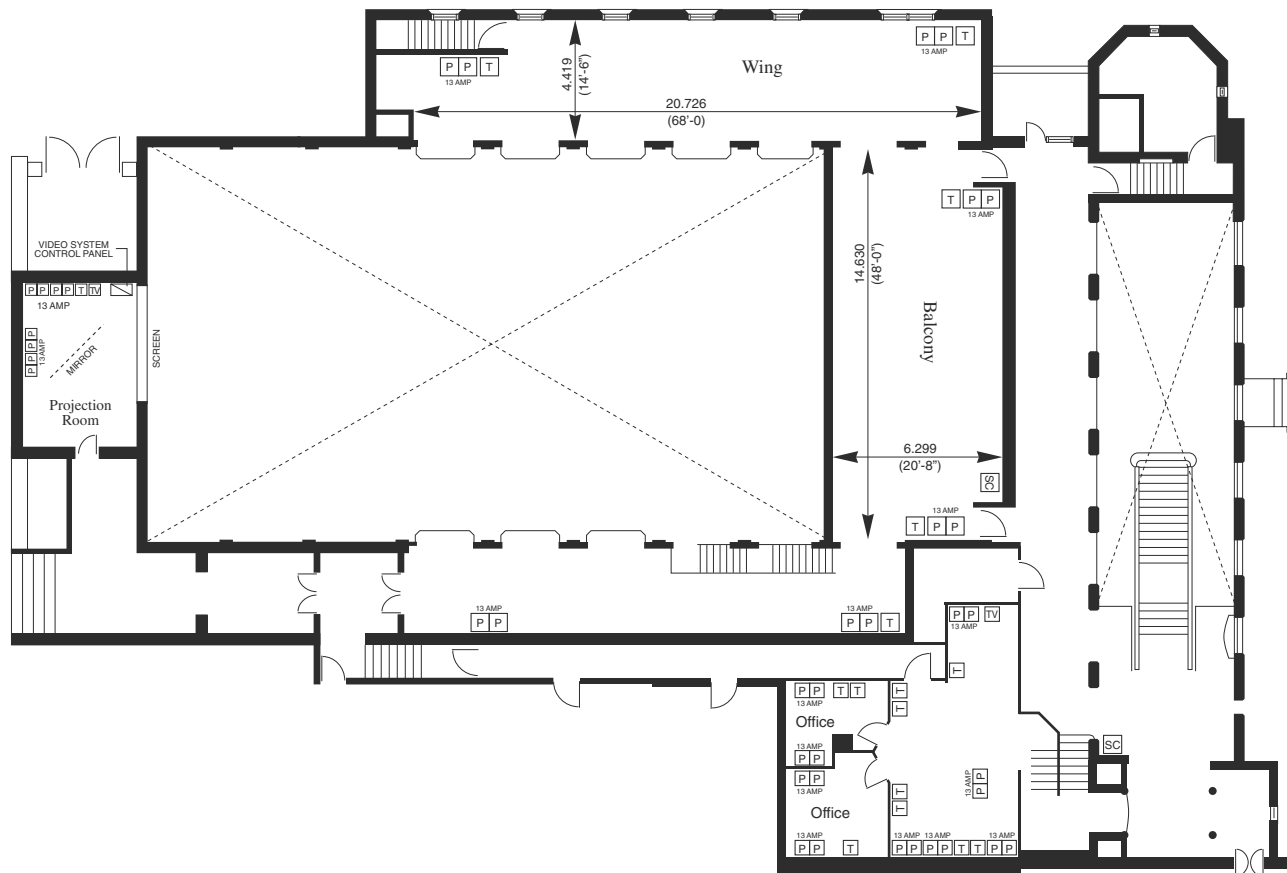

Dromoland Castle

Newmarket-on-Fergus, Co. Clare, Ireland.
Tel: 061•368144 Fax: 061•363355
email: sales@dromoland.ie

DROMOLAND INTERNATIONAL CENTRE

BRIAN BORU HALL

First Floor

CAPACITY

Balcony

Boardroom	36
U-Shape	40
Theatre	64
Cocktail Reception	250

Wing

Theatre	66

SYMBOLS

Power	P
Telephone	T
Television Point	TV
Switch Control	SC

MEASUREMENTS

Length (balcony)	48'-0"
Width (balcony)	20'-8"
Length (wing)	68'-0"
Width (wing)	14'-6"