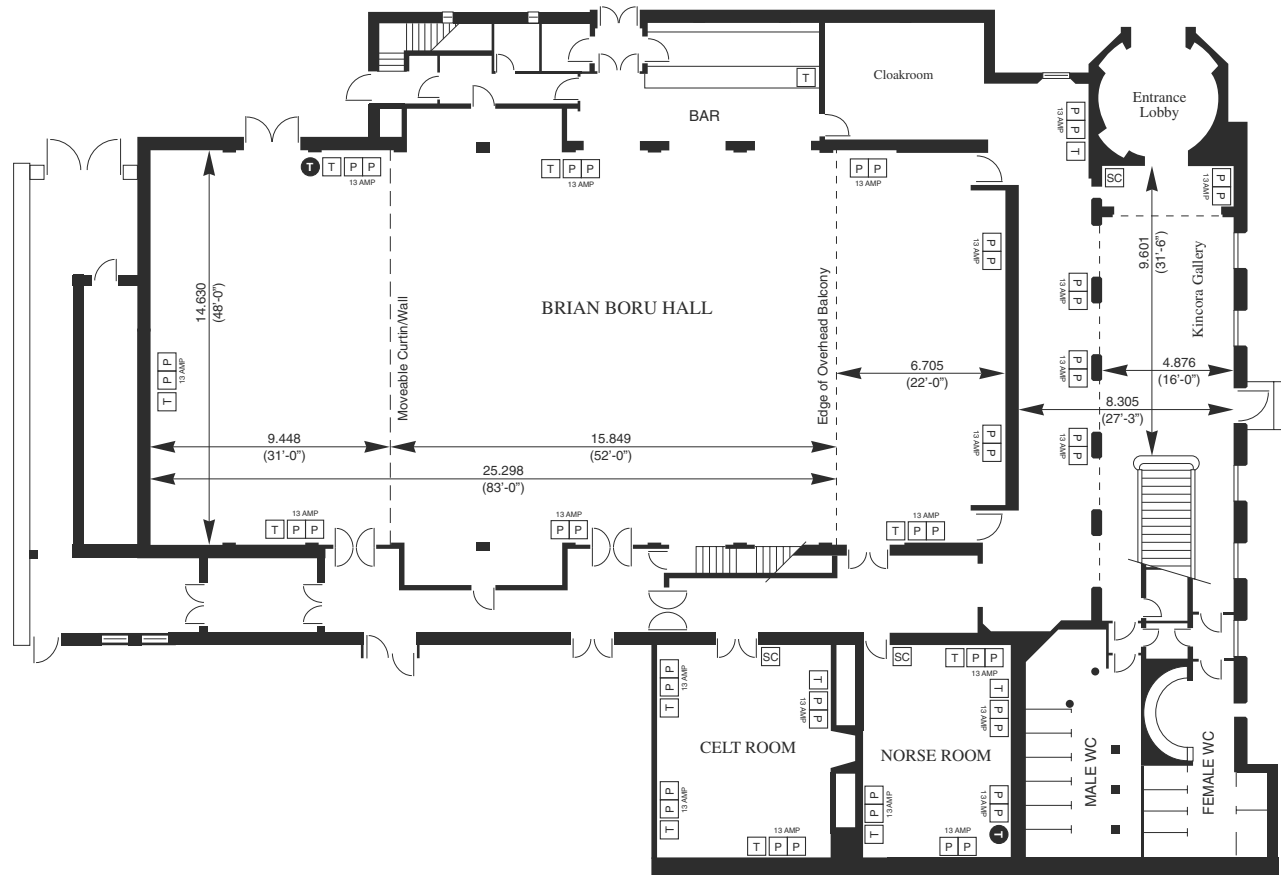

Dromoland Castle

Newmarket-on-Fergus, Co. Clare, Ireland.
Tel: 061•368144 Fax: 061•363355
email: sales@dromoland.ie

DROMOLAND INTERNATIONAL CENTRE

BRIAN BORU HALL Ground Floor

CAPACITY

Class Room	220
Banquet	300
Theatre	450
Reception	1000

Divided Hall

Class Room	120
Banquet (with stage)	150
Banquet (no stage)	230
Theatre	240
Reception	300

Kincora Gallery

Cocktail Reception	150

SYMBOLS

Power	P
Telephone	T
Telephone ISDN	T
Switch Control	SC

MEASUREMENTS

Length	105'-0"
Width	48'-0"
Height to Beams	29'-0"
Height to Chandelier	16'-4"