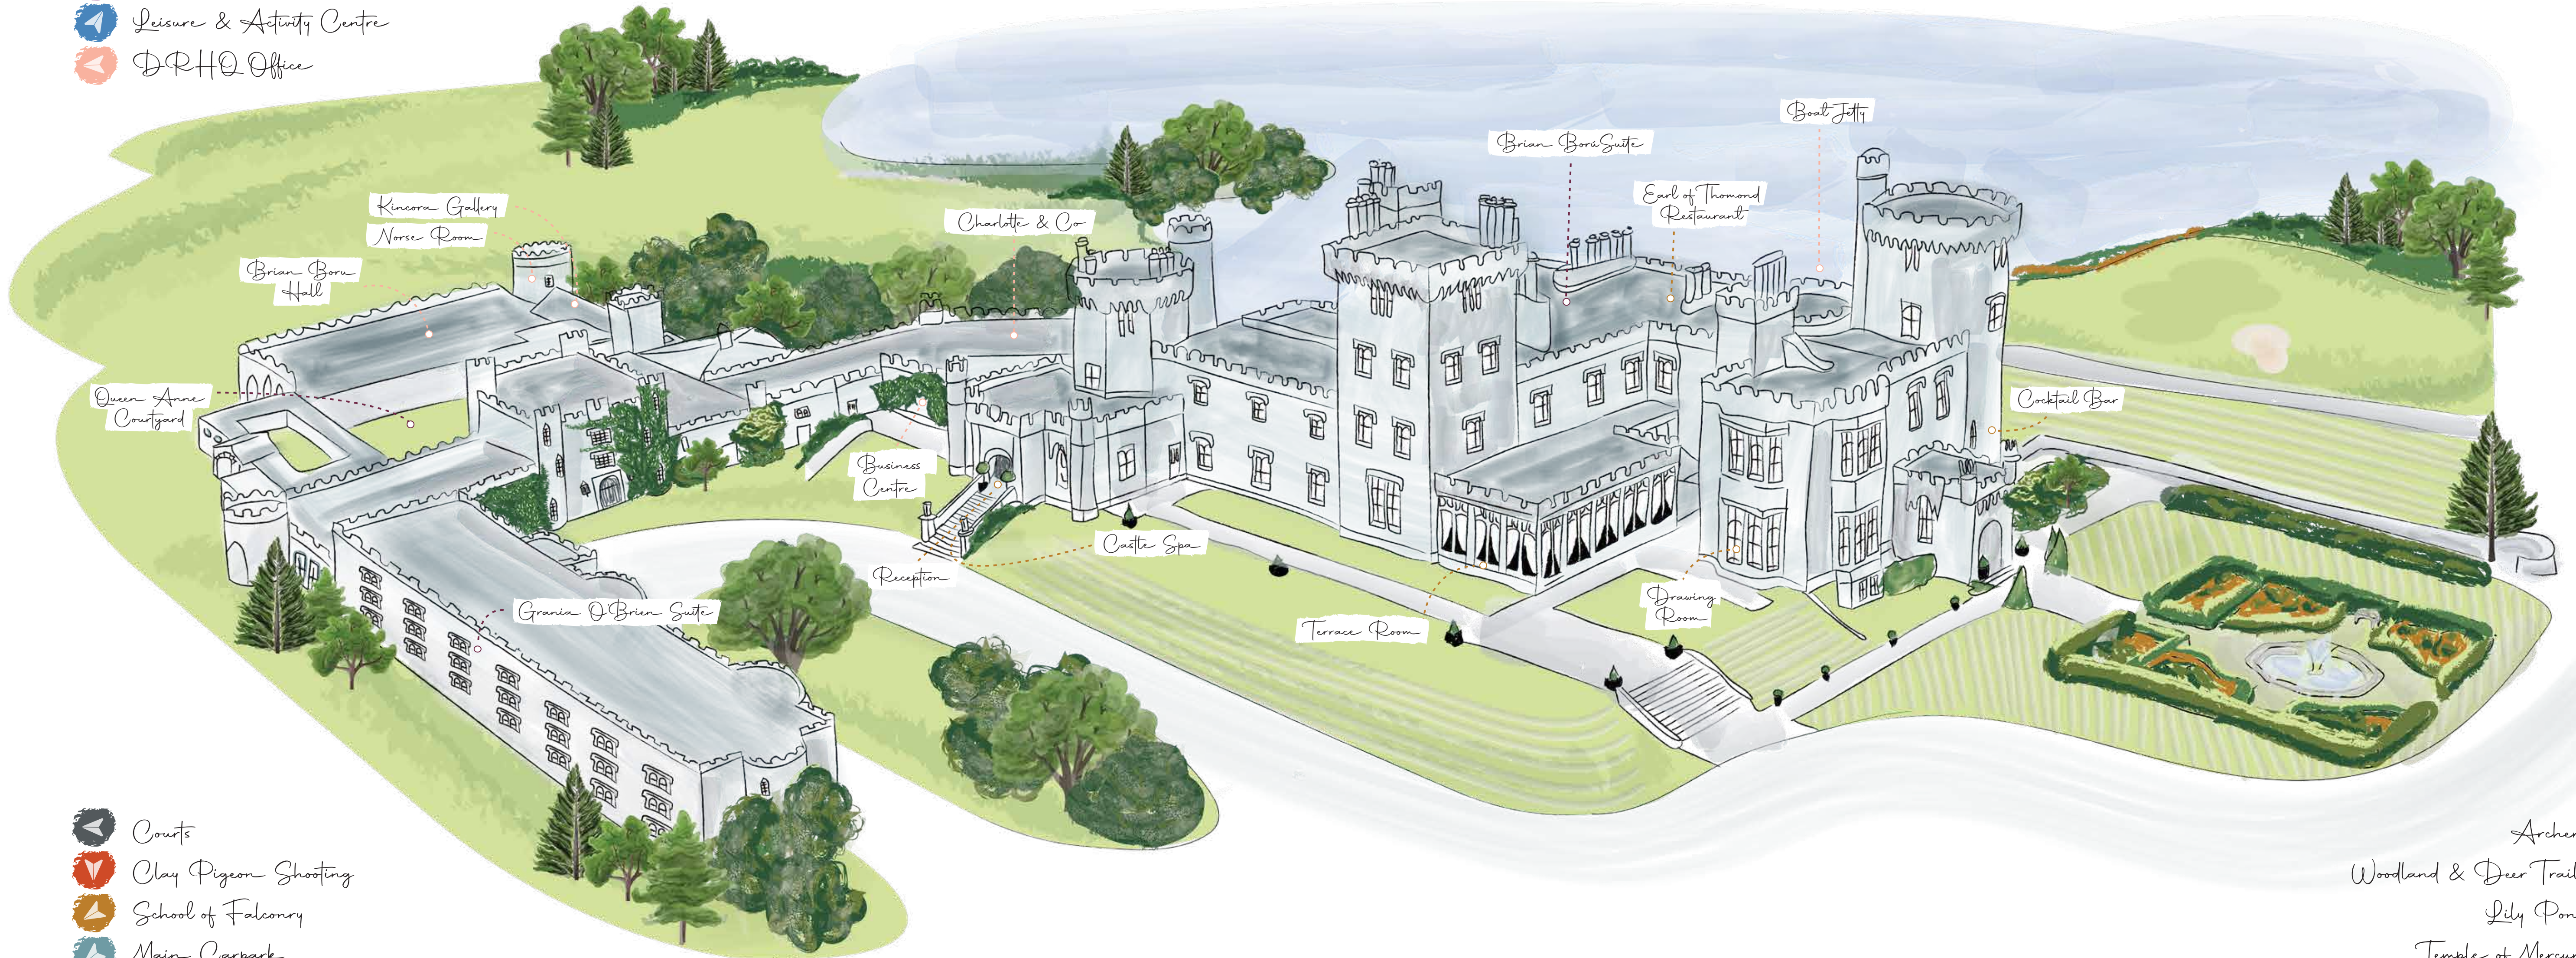

Dromoland Castle

-  Golf Course
-  Walled Garden
-  Golf Shop
-  Fig Tree Restaurant
-  Leisure & Activity Centre
-  DRHQ Office

-  Courts
-  Clay Pigeon Shooting
-  School of Falconry
-  Main Carpark
-  Golf Academy

- Archery 
- Woodland & Deer Trails 
- Lily Pond 
- Temple of Mercury 